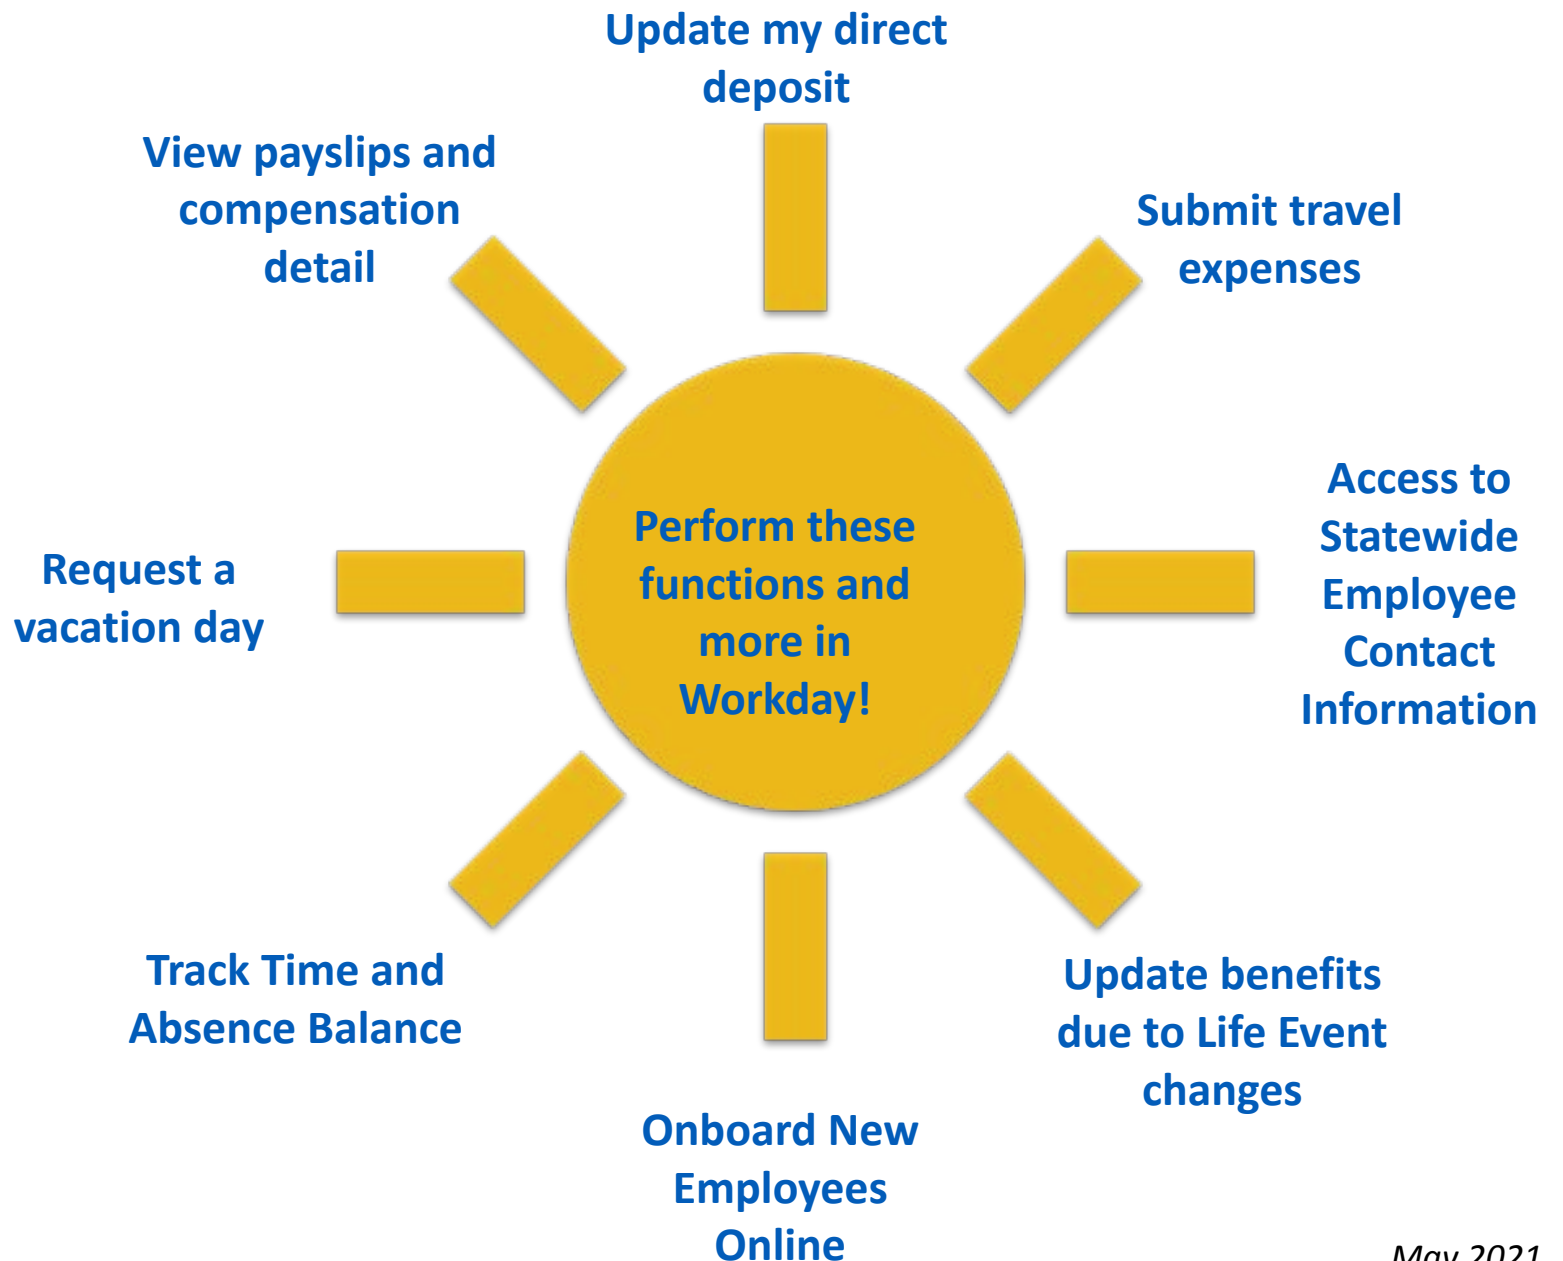

Smart Facts

Workday HCM will enable the State of Iowa to work faster, smarter, and more efficiently, in one centralized location.

Learn more ...

WorkSmart.iowa.gov

or email WorkSmart@iowa.gov